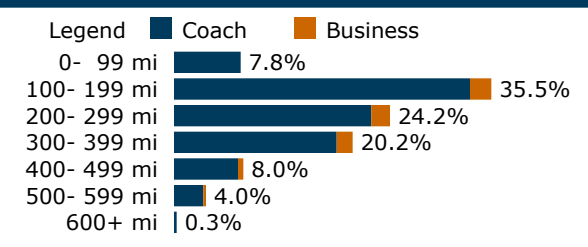

At a glance

Part of Amtrak's State Supported sector
Daily service: 30 cities in 9 states + DC

Population of service area
Within 25 miles: 33,829,553
Within 50 miles: 42,568,380

Longest segment traveled: 606 miles
St. Albans, VT - Washington, DC

Service notes

Reroute in western MA, 12/28/2014

Trips by length, 2019

Activity by station

	2017	2018	2019
Baltimore	1,787	1,725	1,841
BWI Airport	820	819	888
Bellows Falls	4,718	4,462	4,776
Berlin	361	263	
Brattleboro	16,345	16,649	16,765
Bridgeport	1,478	1,597	1,524
Claremont	2,560	2,542	2,320
Essex Jct.	19,564	20,390	21,029
Greenfield	6,190	6,497	6,693
Hartford	3,204	3,686	3,550
Holyoke	1,487	1,582	1,713
Meriden	434	589	922
Metropark	287	351	311
Montpelier	8,046	7,874	7,909
New Carrollton	650	647	560
New Haven	4,378	4,833	4,749
New York	43,652	44,620	44,751
Newark	1,988	2,055	2,171
Northampton	19,588	21,619	22,279
Philadelphia	8,470	8,708	8,388
Randolph	1,833	1,842	2,053
St. Albans	3,742	3,726	3,733
Springfield	2,637	2,680	3,094
Stamford	2,582	2,688	2,872
Trenton	1,447	1,535	1,618
Wallingford	424	292	
Washington	7,481	6,886	7,435
Waterbury-Stowe	5,738	5,110	5,377
White River Jct.	13,367	13,708	13,513
Wilmington	1,632	1,546	1,663
Windsor Locks	428	573	633
Windsor--Mt. Ascutney	1,200	1,272	1,198