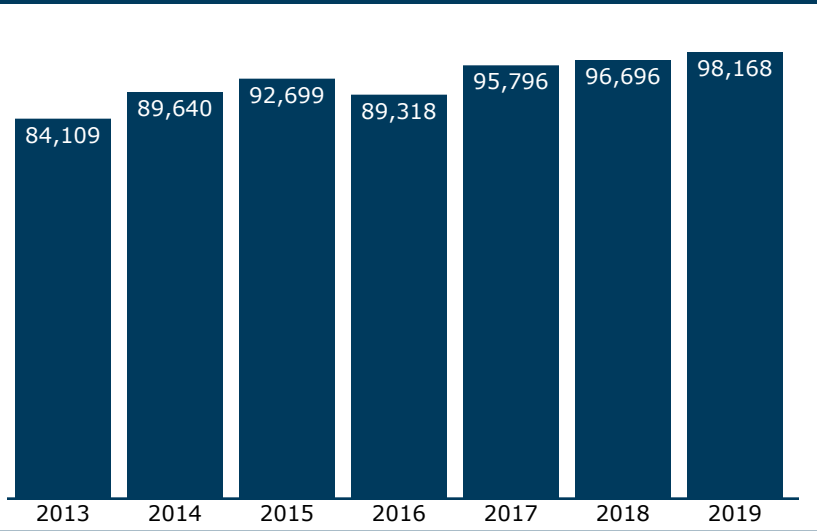

Passengers, 2013-2019

Quick recap, 2019

	Coach	Business	Total
Passengers	90,110	8,058	98,168
Average trip	251 miles	280 miles	253 miles

Top city pairs by ridership, 2019

1. New York, NY - Northampton, MA 156 mi
2. Brattleboro, VT - New York, NY 199 mi
3. Essex Jct., VT - New York, NY 356 mi
4. New York, NY - White River Jct., VT 262 mi
5. Montpelier, VT - New York, NY 324 mi
6. Greenfield, MA - New York, NY 175 mi
7. New York, NY - Waterbury-Stowe, VT 333 mi
8. Bellows Falls, VT - New York, NY 223 mi
9. Northampton, MA - Philadelphia, PA 247 mi
10. Brattleboro, VT - Essex Jct., VT 157 mi

Top city pairs by revenue, 2019

1. New York, NY - Northampton, MA 156 mi
2. Brattleboro, VT - New York, NY 199 mi
3. Essex Jct., VT - New York, NY 356 mi
4. New York, NY - White River Jct., VT 262 mi
5. Montpelier, VT - New York, NY 324 mi
6. Greenfield, MA - New York, NY 175 mi
7. Northampton, MA - Philadelphia, PA 247 mi
8. New York, NY - Waterbury-Stowe, VT 333 mi
9. Washington, DC - White River Jct., VT 488 mi
10. Essex Jct., VT - Washington, DC 582 mi

At a glance

Part of Amtrak's State Supported sector
Daily service: 30 cities in 9 states + DC

Population of service area
Within 25 miles: 33,829,553
Within 50 miles: 42,568,380

Longest segment traveled: 606 miles
St. Albans, VT - Washington, DC