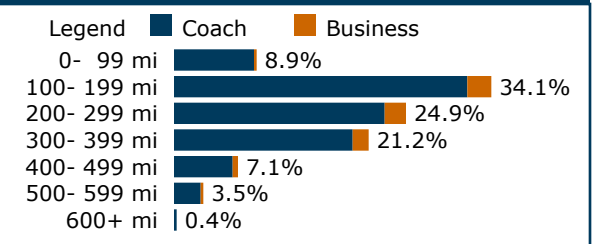

Passengers, 2016-2022

At a glance

Part of the State Supported sector
 Daily service: 31 cities in 9 states + DC
 Population of service area
 Within 25 miles: 35,835,171
 Within 50 miles: 45,216,201
 Longest segment traveled: 606 miles
 St. Albans, VT - Washington, DC

Trips by length, 2022

Quick recap, 2022

	Coach	Business	Total
Passengers	79,847	7,432	87,279
Average trip	110 miles	123 miles	111 miles

Activity by station

	2020	2021	2022
Baltimore	904	270	1,423
BWI Airport	1,006	305	1,088
Bellows Falls	2,099	904	3,963
Brattleboro	7,844	3,372	14,258
Bridgeport	720	206	1,187
Claremont	1,131	574	2,491
Essex Jct.	11,070	4,153	17,958
Greenfield	3,318	1,020	5,667
Hartford	1,838	634	3,418
Holyoke	714	216	1,674
Meriden	422	91	715
Metropark	185	50	251
Montpelier	3,791	1,640	6,530
New Carrollton	236	73	401
New Haven	2,539	889	4,542
New York	20,746	8,791	43,020
Newark	916	403	2,196
Northampton	9,997	2,983	19,178
Philadelphia	3,968	1,199	6,509
Randolph	984	467	2,073
St. Albans	1,735	1,087	3,712
Springfield	1,399	643	2,826
Stamford	1,583	320	2,004
Trenton	705	182	1,164
Washington	3,866	1,214	5,833
Waterbury-Stowe	2,775	1,020	4,582
White River Jct.	5,934	3,165	12,712
Wilmington	787	267	1,231
Windsor Locks	300	146	694
Windsor--Mt. Ascutney	566	362	1,257