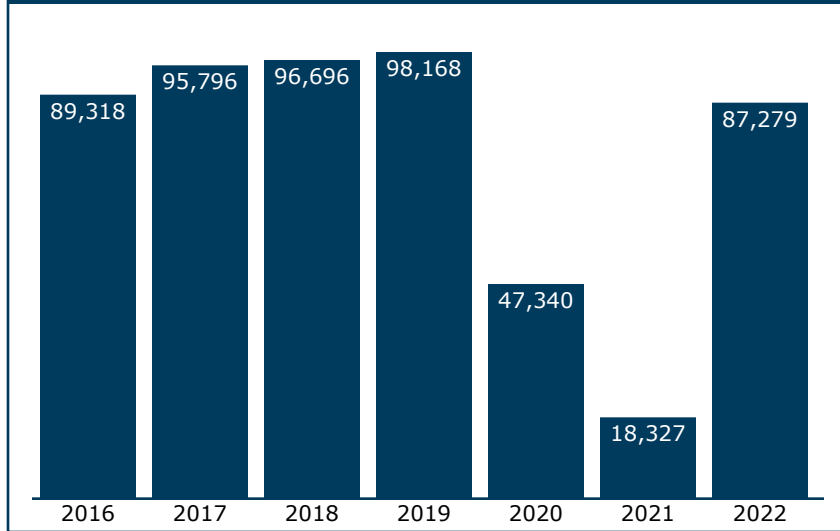

Passengers, 2016-2022

At a glance

Part of the State Supported sector
 Daily service: 31 cities in 9 states + DC
 Population of service area
 Within 25 miles: 35,835,171
 Within 50 miles: 45,216,201
 Longest segment traveled: 606 miles
 St. Albans, VT - Washington, DC

Trips by length, 2022

Quick recap, 2022

	Coach	Business	Total
Passengers	79,847	7,432	87,279
Average trip	110 miles	123 miles	111 miles

Activity by station

	2020	2021	2022
Baltimore	904	270	1,423
BWI Airport	1,006	305	1,088
Bellows Falls	2,099	904	3,963
Brattleboro	7,844	3,372	14,258
Bridgeport	720	206	1,187
Claremont	1,131	574	2,491
Essex Jct.	11,070	4,153	17,958
Greenfield	3,318	1,020	5,667
Hartford	1,838	634	3,418
Holyoke	714	216	1,674
Meriden	422	91	715
Metropark	185	50	251
Montpelier	3,791	1,640	6,530
New Carrollton	236	73	401
New Haven	2,539	889	4,542
New York	20,746	8,791	43,020
Newark	916	403	2,196
Northampton	9,997	2,983	19,178
Philadelphia	3,968	1,199	6,509
Randolph	984	467	2,073
St. Albans	1,735	1,087	3,712
Springfield	1,399	643	2,826
Stamford	1,583	320	2,004
Trenton	705	182	1,164
Washington	3,866	1,214	5,833
Waterbury-Stowe	2,775	1,020	4,582
White River Jct.	5,934	3,165	12,712
Wilmington	787	267	1,231
Windsor Locks	300	146	694
Windsor--Mt. Ascutney	566	362	1,257